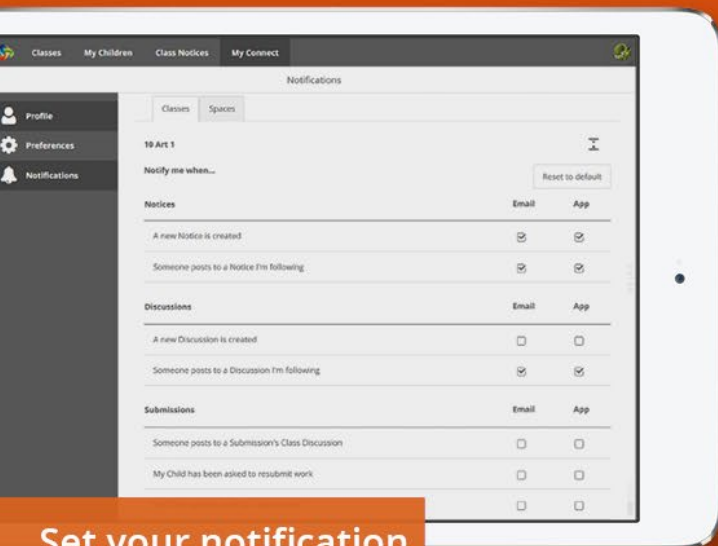

# CONNECT NOW For Parents

The convenience of  
Connect in the palm  
of your hand

# CONNECT NOW

A free mobile app that displays all the latest activity from your children's classes.

- read notices, view class photos and discussions
- post a comment directly from your mobile device
- access attachments