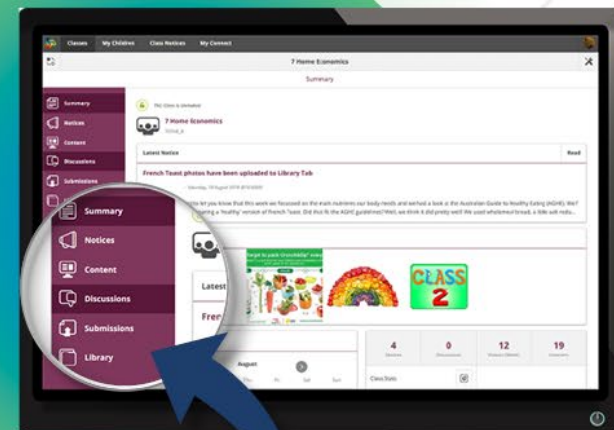

Login to CONNECT

USING YOUR PREFERRED BROWSER

Use your P-number as your user name

If you can't remember your login details follow the 'Forgot Your Password' link

Download your child's report or print if you like

While you're in Connect

See a weekly view of your child's attendance

See what else Connect has to offer