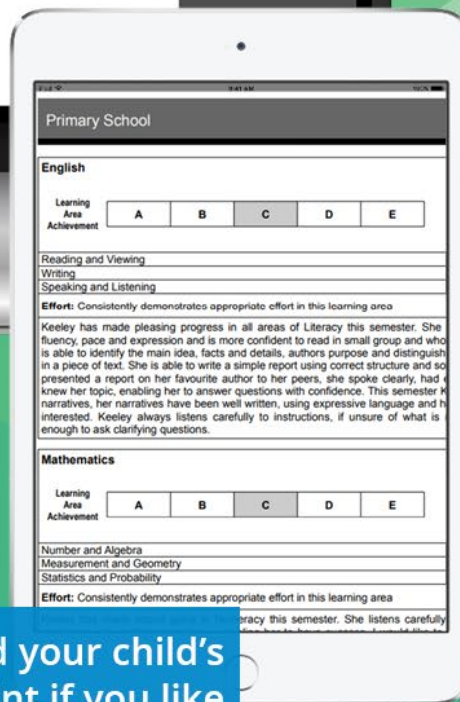

Login to CONNECT

USING YOUR PREFERRED BROWSER

Use your P-number as your user name

If you can't remember your login details follow the 'Forgot Your Password' link

Download your child's report or print if you like

While you're in Connect

See a weekly view of your child's attendance

See what else Connect has to offer