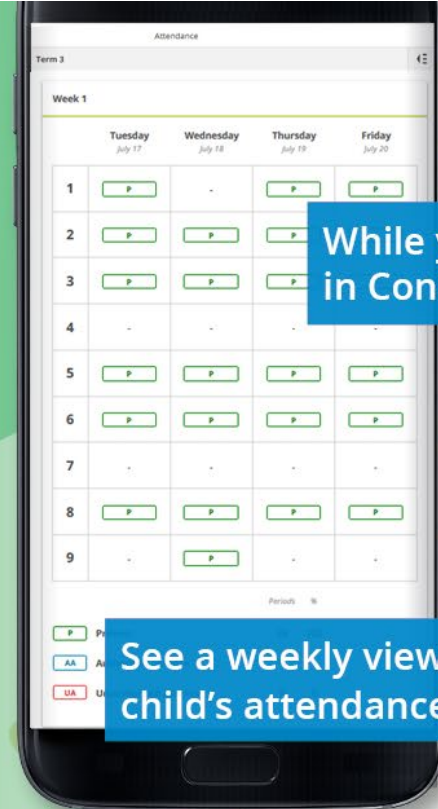

Login to CONNECT

USING YOUR PREFERRED BROWSER

Use your P-number as your user name

If you can't remember your login details follow the 'Forgot Your Password' link

Download your child's report or print if you like

While you're in Connect

See a weekly view of your child's attendance

See what else Connect has to offer